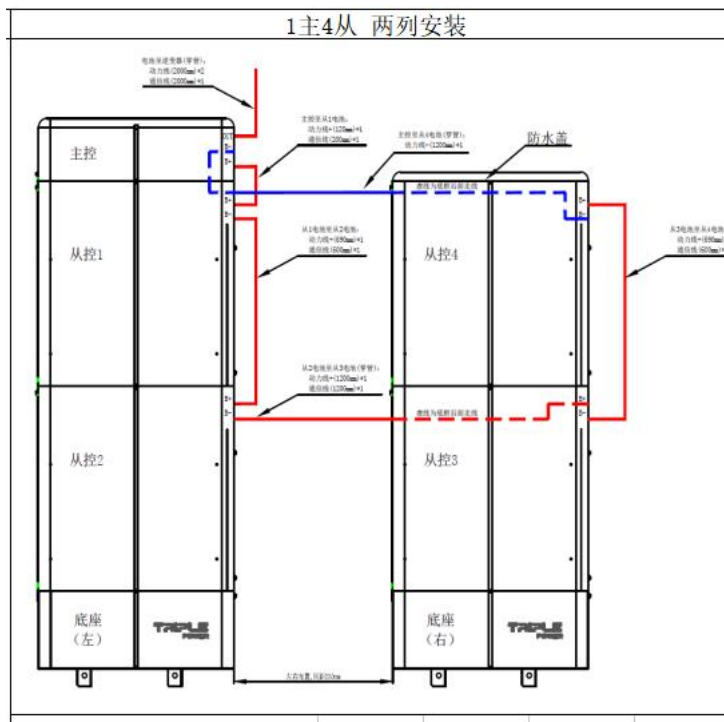

3 batteries in total : stack 2 + 1 :

Except

1* T30 BMU + 3 * T30 batteries

Need additionally:

1* Accessories Box+ 1.8 M power cable

4 batteries in total : stack 2 + stack 2:

Except

1* T30 BMU + 4* T30 batteries

Need additionally:

1* Accessories Box + 1.2 M power cable

3 batteries stacked together

1主3从 单列安装

Except

1* T30 BMU + 3 * T30 batteries

Need additionally:

1.2 M power cable **only**