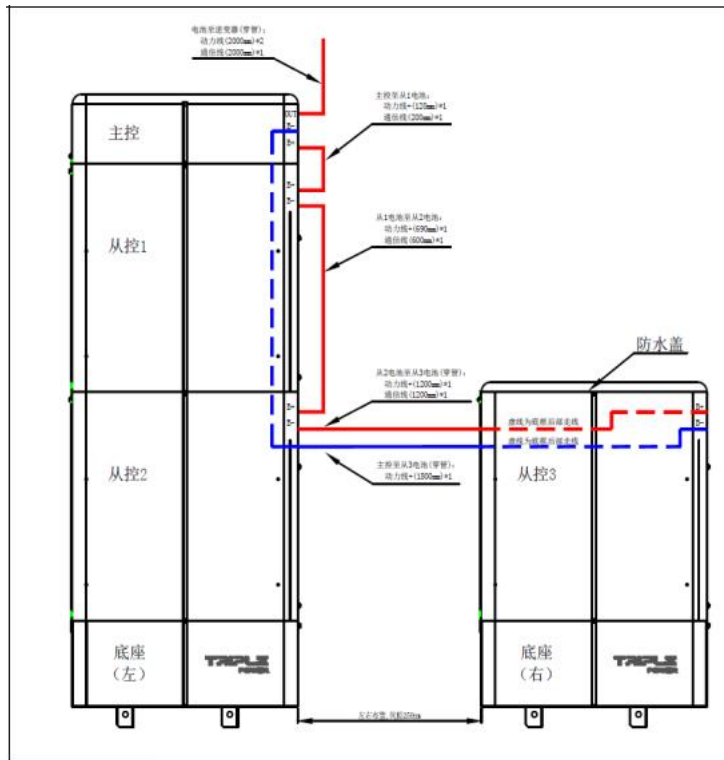

3 batteries in total : stack 2 + 1 :

Except

1* T30 BMU + 3 * T30 batteries

Need additionally:

1* Accessories Box+ 1.8 M power cable

4 batteries in total : stack 2 + stack 2:

Except

1* T30 BMU + 4* T30 batteries

Need additionally:

1* Accessories Box + 1.2 M power cable

3 batteries stacked together

1主3从 单列安装

Except

1* T30 BMU + 3 * T30 batteries

Need additionally:

1.2 M power cable **only**

4 batteries stacked together : not recommended, too high for loft ! we don't have cable that long

1主4从 单列安装