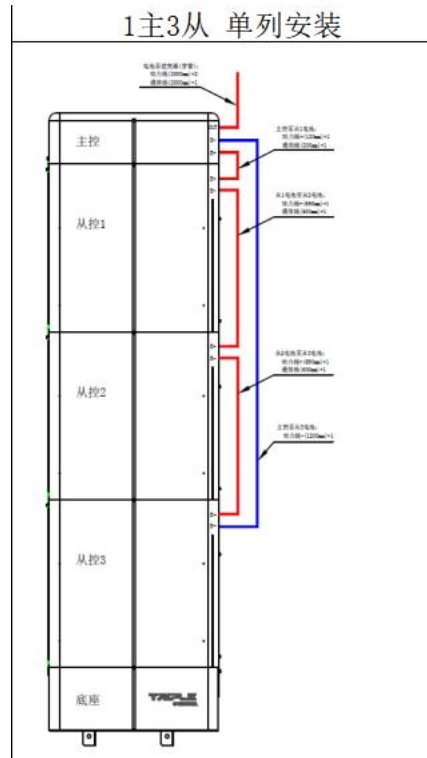

3 batteries in total : stack 2 + 1 :

Except

1* T30 BMU + 3 * T30 batteries

Need additionally:

1* Accessories Box+ 1.8 M power cable

4 batteries in total : stack 2 + stack 2:

Except

1* T30 BMU + 4* T30 batteries

Need additionally:

1* Accessories Box + 1.2 M power cable

3 batteries stacked together

1主3从 单列安装

Except

1* T30 BMU + 3 * T30 batteries

Need additionally:

1.2 M power cable **only**